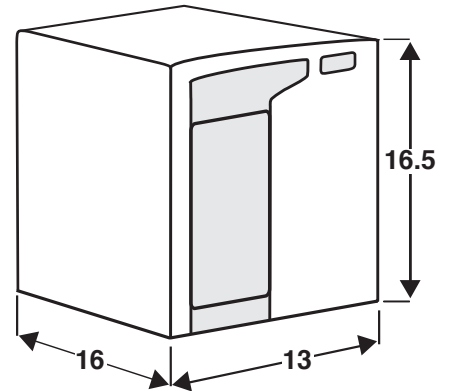

Dimensions (inches)

Specifications

Shipping Weight: 50 lb.
Dimension: 13"W x 16"D x 16.5"H
Cooling Rate: 2.8 gal/hr 37-50 °F
Hot tank volume .5 gal
Heating Rate: 1.3 gal/hr 180 °F
Voltage: 115 VAC
Power Required: 600w max